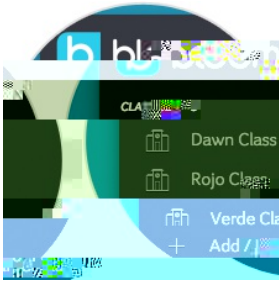

“ ” ‘ ’ Ÿ Ĩ /fi,fi° Ł ĩ fi° Ł Ÿ Ł ‘ fiŽ° ž! „ ĩ Ł Ł #fiVŽ! ĩ fi \$Ÿ ĩ ĩ Ł %&

Bloomz is a new app that works both on your smartphone as well as on your computer. You will receive quick updates and photos of community activities, be able to access our community calendar, and more. All in a private and secure environment.

‘ ’ ( „\$Ÿ ĩ ĩ Ł %) ‘ Ł \* ‘ Ž

1. Download the "Bloomz" app from the AppStore/PlayStore and click on "Enter Code". If browser, go to [bloomz.com](http://bloomz.com) and click on "Join Bloomz" followed by "Enter Code"
2. In the text box, enter +, - ĩ . /
3. Create your account